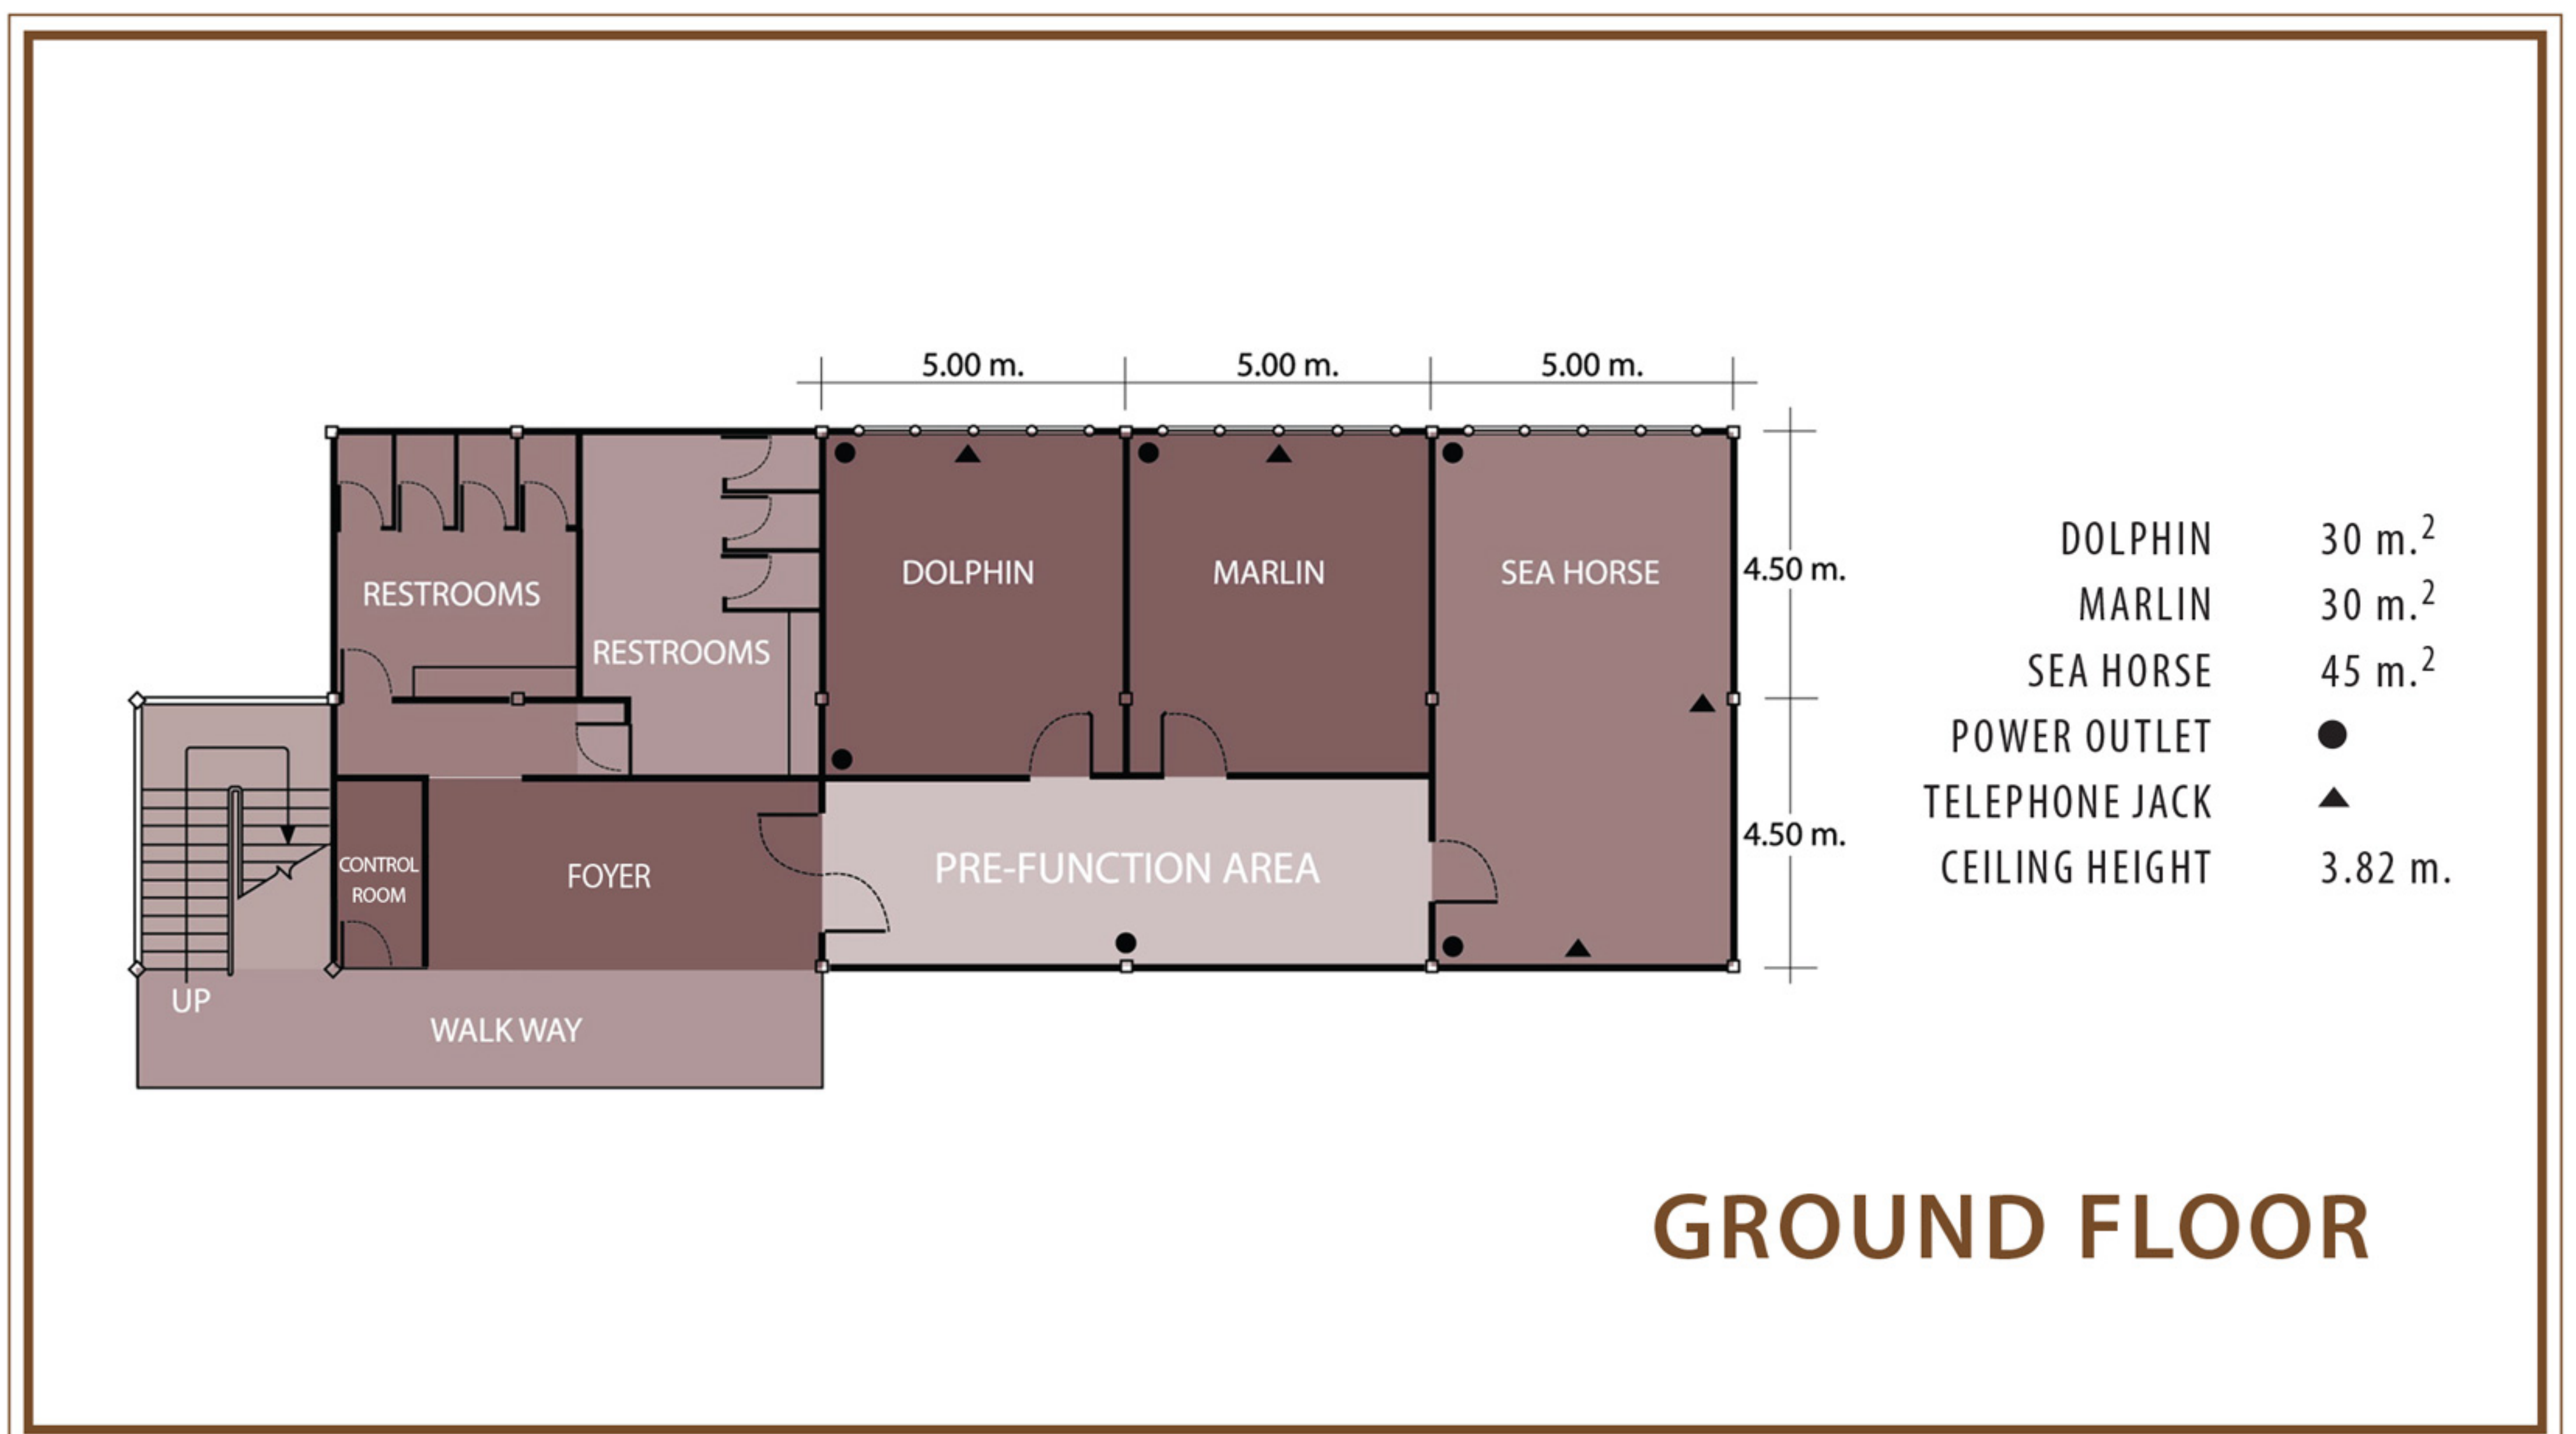

EVENT FACILITIES

FUNCTION ROOMS

CAPE PANWA HOTEL
PHUKET, THAILAND

CONFERENCE ROOMS	CLASS ROOMS	U-SHAPE	THEATRE	BANQUET	COCKTAIL	BOARD ROOMS	DIMENSION (m.)	CEILING HEIGHT (m.)
Tamarind Bay	150	60	200	160	200	60	20 x 11	4.20
Tamarind 1	60	30	100	70	100	30	10 x 11	4.20
Tamarind 2	60	30	100	70	100	30	10 x 11	4.20
Sea Horse	20	16	30	20	25	20	5 x 9	3.82
Dolphin	12	12	20	10	15	10	5 x 6	3.82
Marlin	12	12	20	10	15	10	5 x 6	3.82

Remark: Cocktail receptions and sit-down dinners can also be arranged at the beach or wedding terrace.

FUNCTION ROOMS FLOOR PLAN

LOBBY LEVEL

FUNCTION ROOMS FLOOR PLAN

GROUND FLOOR