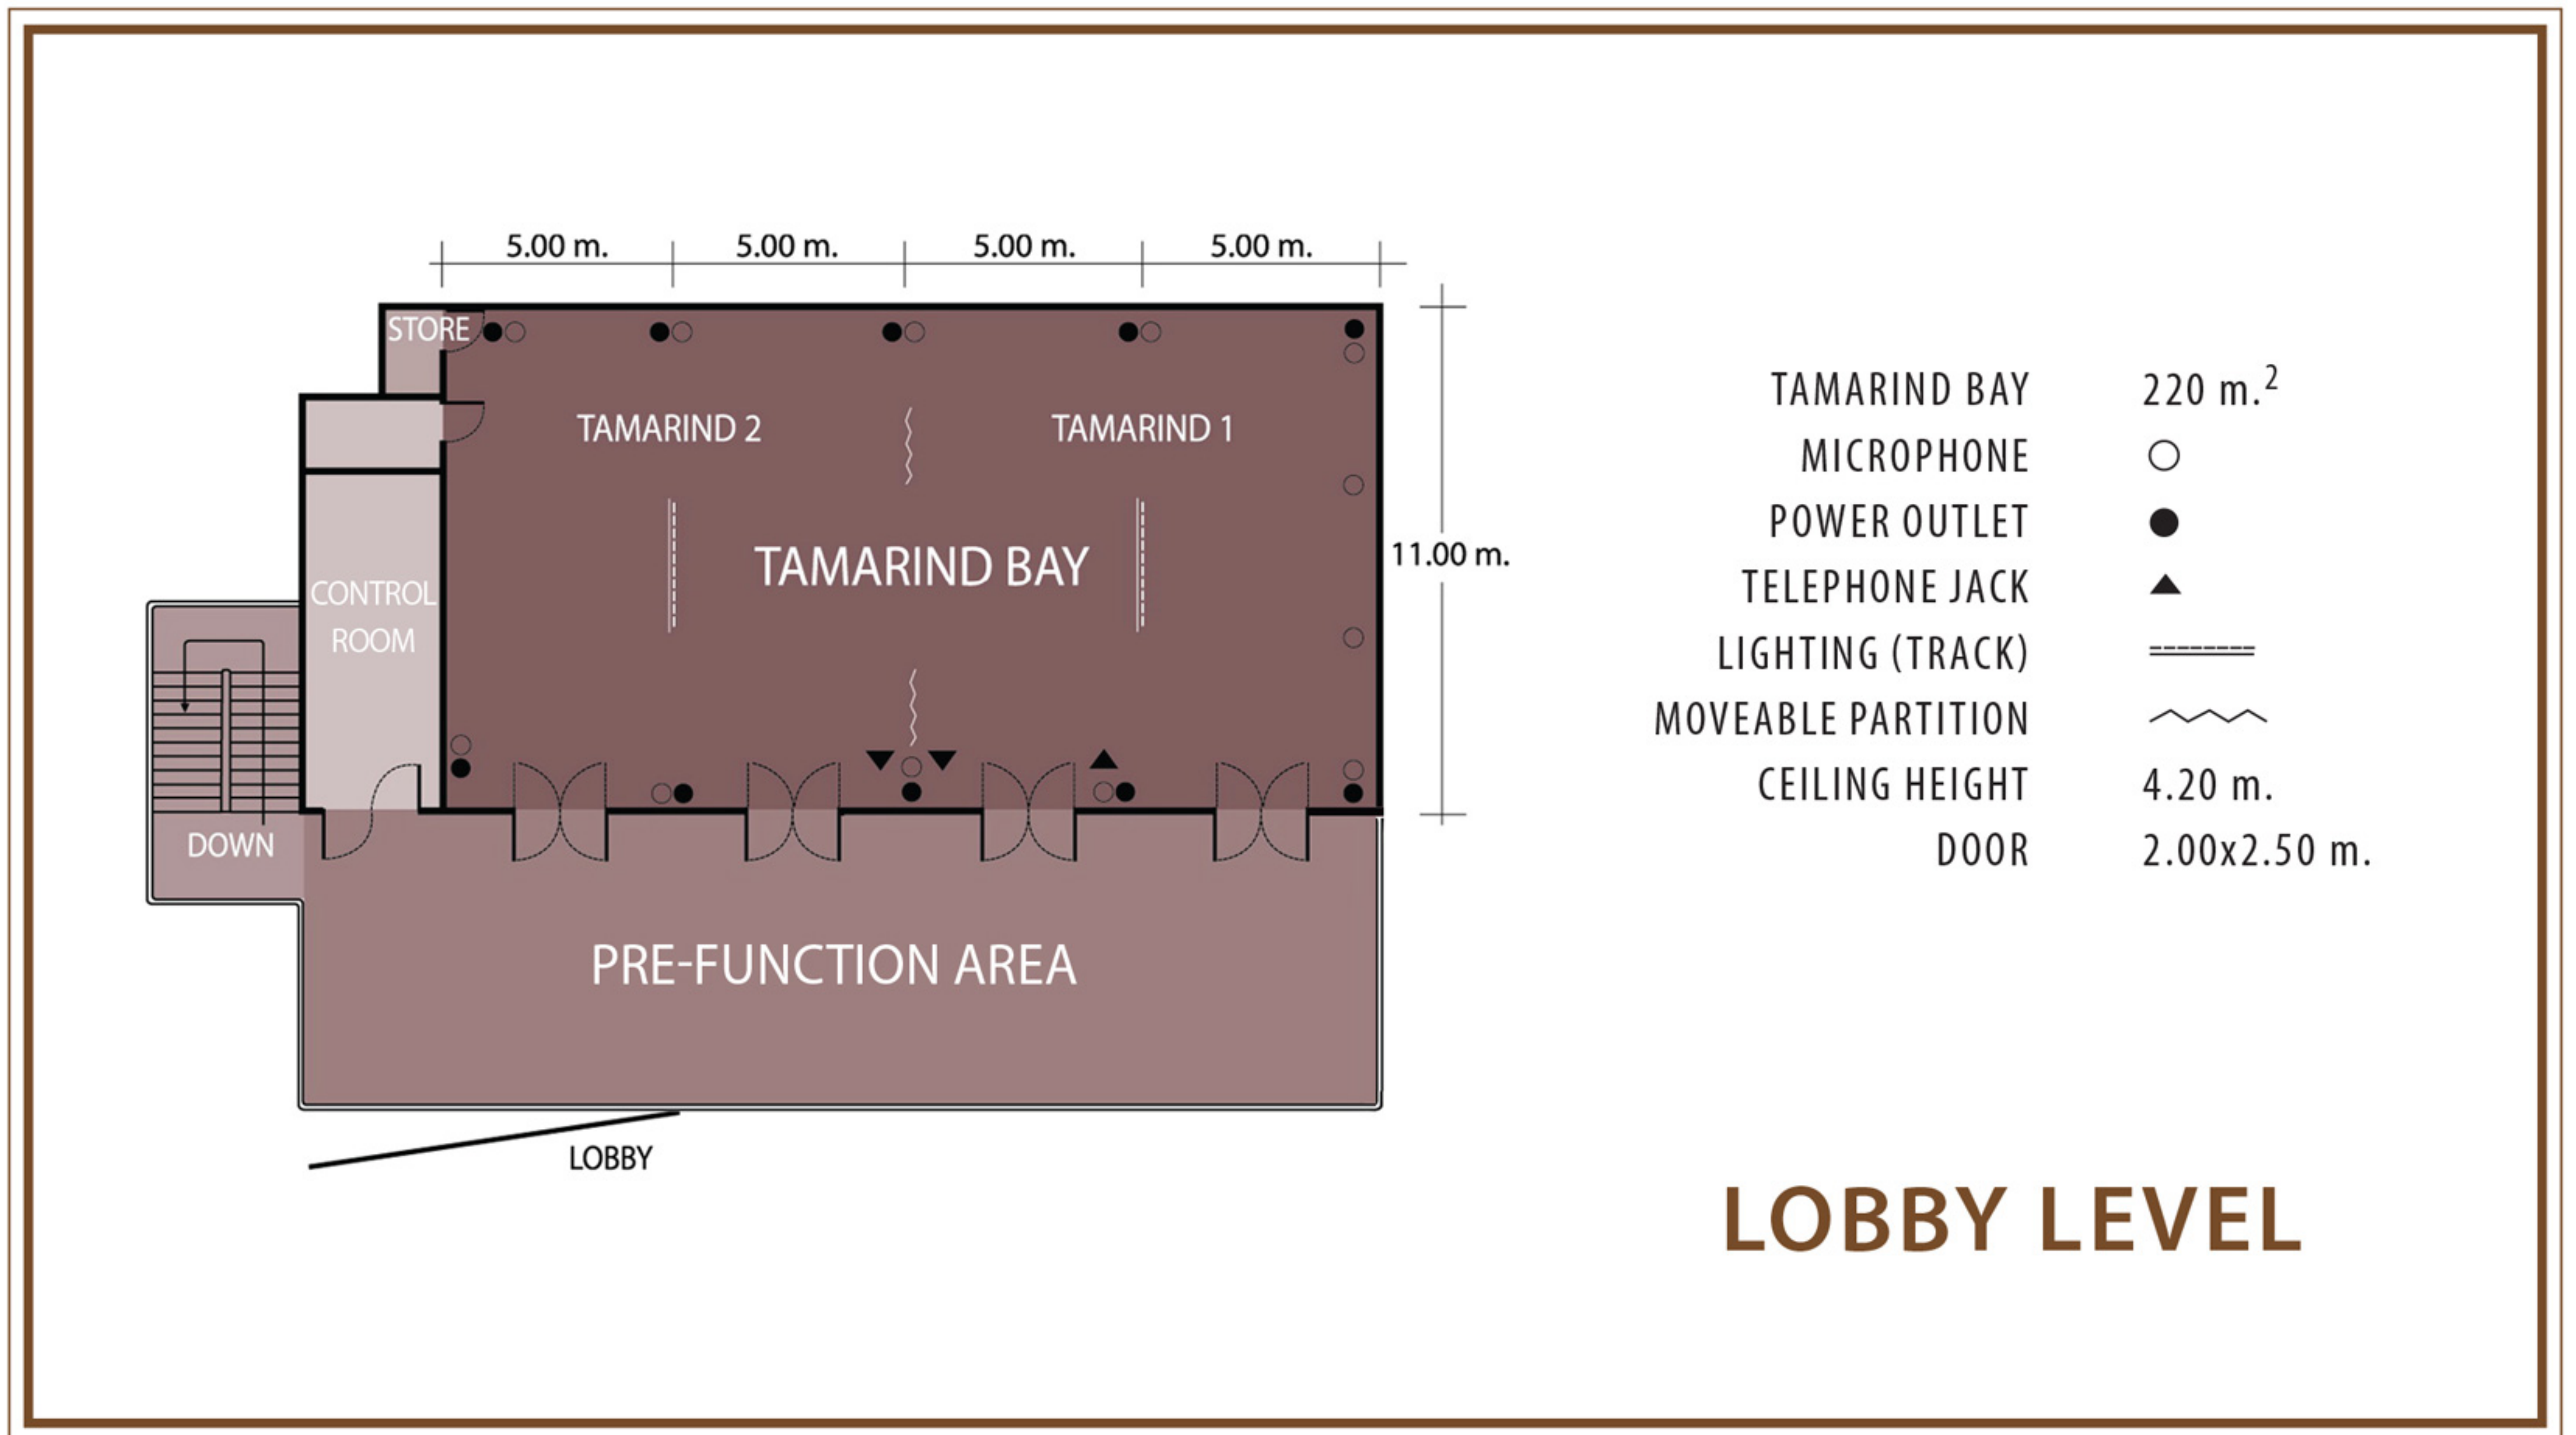

EVENT FACILITIES

FUNCTION ROOMS

CAPE PANWA HOTEL
PHUKET, THAILAND

CONFERENCE ROOMS	CLASS ROOMS	U-SHAPE	THEATRE	BANQUET	COCKTAIL	BOARD ROOMS	DIMENSION (m.)	CEILING HEIGHT (m.)
Tamarind Bay	150	60	200	160	200	60	20 x 11	4.20
Tamarind 1	60	30	100	70	100	30	10 x 11	4.20
Tamarind 2	60	30	100	70	100	30	10 x 11	4.20
Sea Horse	20	16	30	20	25	20	5 x 9	3.82
Dolphin	12	12	20	10	15	10	5 x 6	3.82
Marlin	12	12	20	10	15	10	5 x 6	3.82

Remark: Cocktail receptions and sit-down dinners can also be arranged at the beach or wedding terrace.

FUNCTION ROOMS FLOOR PLAN

LOBBY LEVEL

FUNCTION ROOMS FLOOR PLAN

GROUND FLOOR